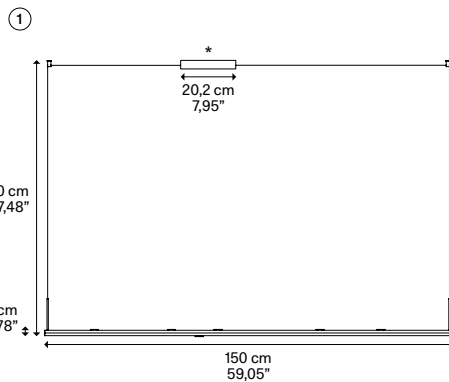

Random Stick long

- Adjustable canopy position
- Posizione del rosone regolabile

Metal structure
Montatura in metallo

		Code Codice	A	Code Codice	B
I	Extra Matte White	Bianco Extra Opaco	23421M 1027	23421M 1030	
II	Black Chrome	Cromo Nero	23421M 2227	23421M 2230	
III	Glossy Gold	Oro Lucido	23421M 5027	23421M 5030	

Light source
Sorgente luminosa

LED	K
2700	K
22	W
2250	lm
220-240	V
CRI 90	
MacAdam 3-Step	

LED and driver included
LED e driver inclusi

Light source
Sorgente luminosa

LED	K
3000	K
22	W
2400	lm
220-240	V
CRI 90	
MacAdam 3-Step	

LED and driver included
LED e driver inclusi