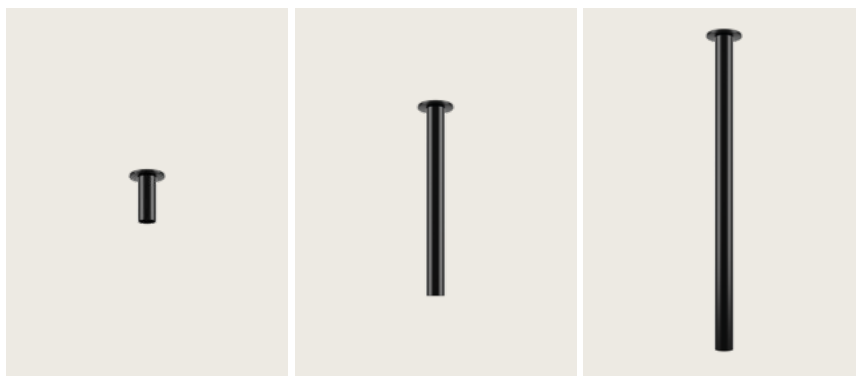

A-Tube design by Studio Italia Design

Model A-Tube small

A simple form that delivers the light to wherever it's needed, enhancing the space. Tubular and slim, A-Tube is a versatile lamp, available in different sizes and finishes, that can be fixed directly to the ceiling, suspended singularly, or used in cluster compositions to create impactful lighting effects.

A-Tube ceiling with standard canopy (included with lamp).

A-Tube ceiling with mud kit (ordered separately).

CATEGORY **CEILING LAMP**

DESIGN Studio Italia Design, 2013

A-Tube small

Light source

Medium Base
E26 Par 16 LED
1 × max 8 W
120 V

Bulb not included

W/L max 6 cm
W/L max 2,4"
Ø max 5 cm
Ø max 1,96"

Metal structure

Matte White - 9010

Matte Black - 9005

Coppery Bronze

Code

09632 1000U

LODES

A-Tube small

Medium Base
E26 Par 16 LED
1 x max 8 W 
120 V

W/L max 6 cm
W/L max 2,4"
Ø max 5 cm
Ø max 1,96"

Photometric data

Options of A-Tube

A-Tube mini

A-Tube medium