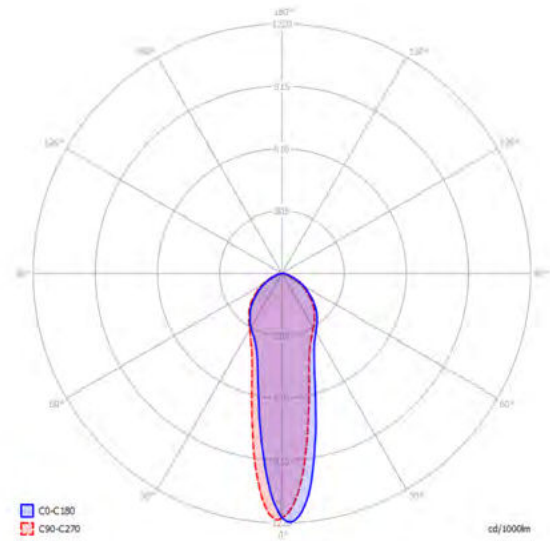

A-Tube ceiling with standard canopy (included with lamp).

A-Tube ceiling with mud kit (ordered separately).

CATEGORY CEILING LAMP

DESIGN Studio Italia Design, 2013

A-Tube mini

14,8 cm
5,83"
Ø 6 cm
Ø 2,36"

Ø 11,4 cm
Ø 4,49"

Medium Base
E26 Par 16 LED
1 x max 8 W 
120 V

W/L max 6 cm
W/L max 2,4"
Ø max 5 cm
Ø max 1,96"

Photometric data

Options of A-Tube

A-Tube small

A-Tube medium

A-Tube large