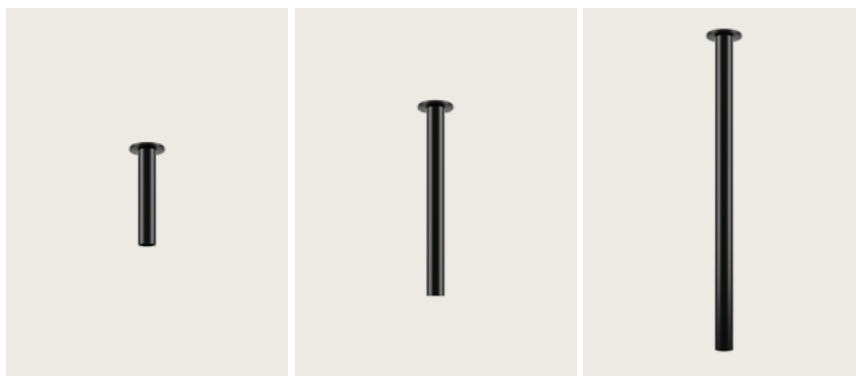

Options of A-Tube

A-Tube small

A-Tube medium

A-Tube large