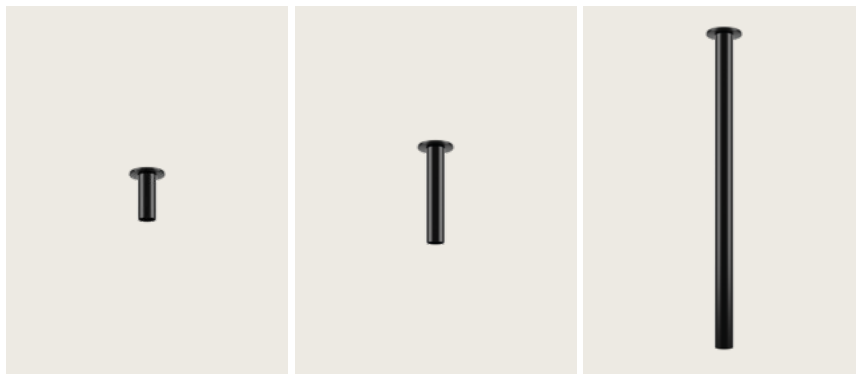

A-Tube

design by Studio Italia Design

Model A-Tube medium

A simple form that delivers the light to wherever it's needed, enhancing the space. Tubular and slim, A-Tube is a versatile lamp, available in different sizes and finishes, that can be fixed directly to the ceiling, suspended singularly, or used in cluster compositions to create impactful lighting effects.

A-Tube ceiling with standard canopy (included with lamp).

A-Tube ceiling with mud kit (ordered separately).

CATEGORY CEILING LAMP

DESIGN Studio Italia Design, 2013

A-Tube medium

Light source

Medium Base
E26 Par 16 LED
1 × max 8 W 
120 V

Bulb not included
Lampadina non inclusa

W/L max 6 cm
W/L max 2,4"
Ø max 5 cm
Ø max 1,96"

Metal structure

-  Matte White - 9010
-  Matte Black - 9005
-  Coppery Bronze

Code

09633 1000U
09633 2000U
09633 3500U

Options of A-Tube

A-Tube mini

A-Tube small

A-Tube large