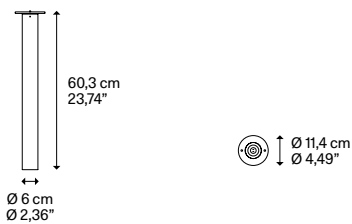

A-Tube ceiling with standard canopy (included with lamp).

A-Tube ceiling with mud kit (ordered separately).

CATEGORY CEILING LAMP

DESIGN Studio Italia Design, 2013

A-Tube medium

Light source

Medium Base
E26 Par 16 LED
1 × max 8 W 
120 V

Bulb not included
Lampadina non inclusa

W/L max 6 cm
W/L max 2,4"
Ø max 5 cm
Ø max 1,96"

Metal structure

-  Matte White - 9010
-  Matte Black - 9005
-  Coppery Bronze

Code

09633 1000U
09633 2000U
09633 3500U

Net weight 1,98 lbs Parcels 1 Connectable directly to a 4" Standard J-Box

LODES

A-Tube medium

Medium Base
E26 Par 16 LED
1 x max 8 W 
120 V

W/L max 6 cm
W/L max 2,4"
Ø max 5 cm
Ø max 1,96"

Photometric data