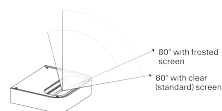

Shift, Design by Marco Piva

Model Shift Small Dali

Shift is a wall lamp with impressive luminous power. Designed by Marco Piva, it redefines the concept of a wall lamp, integrating with spaces in perfect harmony: compact and discreet, its neutral finishes further enhance its ability to blend into its surroundings, almost disappearing to allow the light to take centre stage, fostering and enriching its interplay with the space.

Shift Small Dali

Light source

LED
2700 K
16 W
2495 lm
500 mA
CRI 90
MacAdam 3-Step

or

LED
3000 K
16 W
2580 lm
500 mA
CRI 90
MacAdam 3-Step

LED and driver included

Structure: Metal

Matte White – 9010