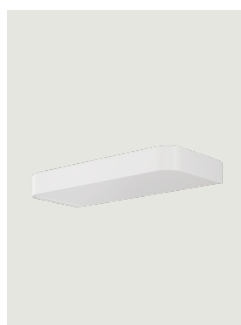

### Model Shift Small

Shift is a wall lamp with impressive luminous power. Designed by Marco Piva, it redefines the concept of a wall lamp, integrating with spaces in perfect harmony: compact and discreet, its neutral finishes further enhance its ability to blend into its surroundings, almost disappearing to allow the light to take centre stage, fostering and enriching its interplay with the space.

#### Options of Shift

Shift Large

Shift Large Dali

Shift Small Dali