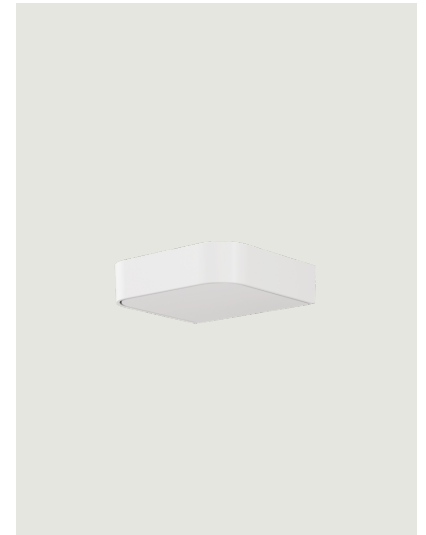

## Shift, Design by Marco Piva

### Model Shift Small

Shift is a wall lamp with impressive luminous power. Designed by Marco Piva, it redefines the concept of a wall lamp, integrating with spaces in perfect harmony: compact and discreet, its neutral finishes further enhance its ability to blend into its surroundings, almost disappearing to allow the light to take centre stage, fostering and enriching its interplay with the space.