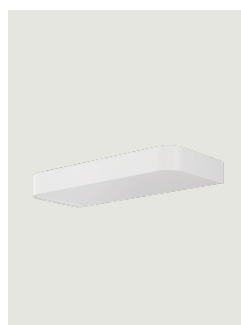

### Model Shift Small

Shift is a wall lamp with impressive luminous power. Designed by Marco Piva, it redefines the concept of a wall lamp, integrating with spaces in perfect harmony: compact and discreet, its neutral finishes further enhance its ability to blend into its surroundings, almost disappearing to allow the light to take centre stage, fostering and enriching its interplay with the space.

#### Options of Shift

Shift Large

Shift Large Dali

Shift Small Dali