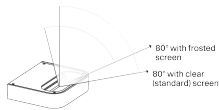

Shift Small