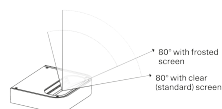

Shift Large