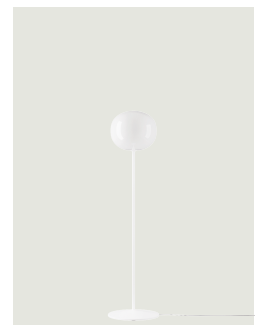

Volum short 29,
Design by Snøhetta

Model Volum long 42

Volum celebrates the elegance of simplicity with a series of lamps that, in their similar yet intimately different shapes, complement each other in poetic compositions that narrate an all-round illumination, tailored for various functions and uses. Behind its apparent simplicity, the collection designed in collaboration with architectural firm Snøhetta conceals a complex technical achievement, paying homage to the ancient glassblowing technique that gives life to naturally imperfect shapes. The blown glass spheres of the diffuser, available in diameters of 14, 22, 29, and 42 cm, feature a glossy white finish that evenly radiates light.

Volum long 42

Light source

E27 LED T35 Ø max 9,8 cm
1 x 21 W (max 25 W) Ø max 3,85"

Dimmer switch on the cord
Interruttore con dimmer sul cavo

Bulb not included

Structure: Metal

White

Diffuser: Blown glass

Options of Volum short 29

Volum long 29

Volum short 42

Volum short 29