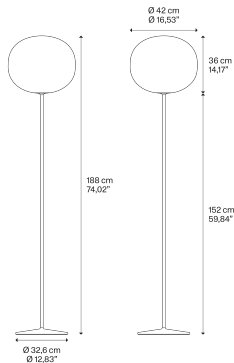

Volum short 29,
Design by Snøhetta

Model Volum long 42

Volum celebrates the elegance of simplicity with a series of lamps that, in their similar yet intimately different shapes, complement each other in poetic compositions that narrate an all-round illumination, tailored for various functions and uses. Behind its apparent simplicity, the collection designed in collaboration with architectural firm Snøhetta conceals a complex technical achievement, paying homage to the ancient glassblowing technique that gives life to naturally imperfect shapes. The blown glass spheres of the diffuser, available in diameters of 14, 22, 29, and 42 cm, feature a glossy white finish that evenly radiates light.

Volum long 42

Light source

E27 LED T35 Ø max 9,8 cm
1 x 21 W (max 25 W) Ø max 3,85"

Dimmer switch on the cord
Interruttore con dimmer sul cavo

Bulb not included

Structure: Metal

White

Diffuser: Blown glass

Polished White

Code

18774 1200

Net weight: 9.53 kg

Parcels: 2

Energy efficiency class

D

Ecodesign Regulation

Options of Volum short 29

Volum long 29

Volum short 42

Volum short 29