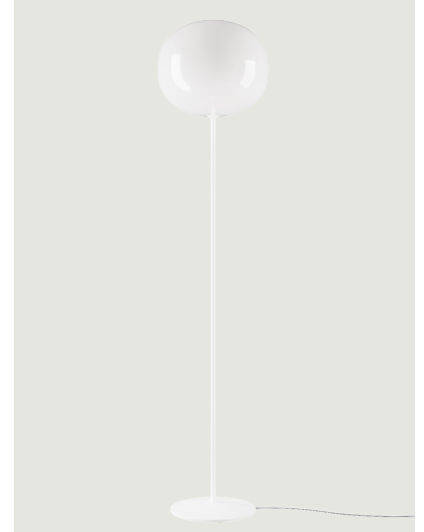

Volum short 29,
Design by Snøhetta

Model Volum long 42

Volum celebrates the elegance of simplicity with a series of lamps that, in their similar yet intimately different shapes, complement each other in poetic compositions that narrate an all-round illumination, tailored for various functions and uses. Behind its apparent simplicity, the collection designed in collaboration with architectural firm Snøhetta conceals a complex technical achievement, paying homage to the ancient glassblowing technique that gives life to naturally imperfect shapes. The blown glass spheres of the diffuser, available in diameters of 14, 22, 29, and 42 cm, feature a glossy white finish that evenly radiates light.

Volum long 42

Light source

E27 LED T35 Ø max 9,8 cm
1 x 21 W (max 25 W) Ø max 3,85"

Dimmer switch on the cord
Interruttore con dimmer sul cavo

Bulb not included

Structure: Metal

White

Diffuser: Blown glass

Polished White

Code

18774 1200

Net weight: 9.53 kg

Parcels: 2

Energy efficiency class

D

Ecodesign Regulation