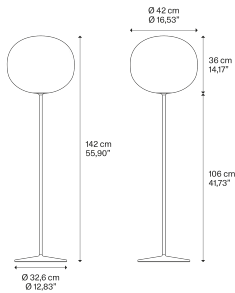

Volum short 29,
Design by Snøhetta

Model Volum short 42

Volum celebrates the elegance of simplicity with a series of lamps that, in their similar yet intimately different shapes, complement each other in poetic compositions that narrate an all-round illumination, tailored for various functions and uses. Behind its apparent simplicity, the collection designed in collaboration with architectural firm Snøhetta conceals a complex technical achievement, paying homage to the ancient glassblowing technique that gives life to naturally imperfect shapes. The blown glass spheres of the diffuser, available in diameters of 14, 22, 29, and 42 cm, feature a glossy white finish that evenly radiates light.

Volum short 42

Light source

E27 LED T35 Ø max 9,8 cm
1 x 21 W (max 25 W) Ø max 3,85"

Dimmer switch on the cord
Interruttore con dimmer sul cavo

Bulb not included

Structure: Metal

White

Diffuser: Blown glass

Polished White

Code

18772 1200

Net weight: 9.53 kg

Parcels: 2

Energy efficiency class

D

Options of Volum short 29

Volum long 29

Volum long 42

Volum short 29