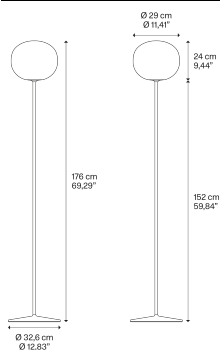

Volum short 29,
Design by Snøhetta

Model Volum long 29

Volum celebrates the elegance of simplicity with a series of lamps that, in their similar yet intimately different shapes, complement each other in poetic compositions that narrate an all-round illumination, tailored for various functions and uses. Behind its apparent simplicity, the collection designed in collaboration with architectural firm Snøhetta conceals a complex technical achievement, paying homage to the ancient glassblowing technique that gives life to naturally imperfect shapes. The blown glass spheres of the diffuser, available in diameters of 14, 22, 29, and 42 cm, feature a glossy white finish that evenly radiates light.

Volum long 29

Light source

E27 LED T28 Ø max 6 cm
1 x 10 W (max 25 W) Ø max 2,36"
W / L max 12,5 cm
W / L max 4.92"

Dimmer switch on the cord
Interruttore con dimmer sul cavo

Bulb not included

Structure: Metal

White

Diffuser: Blown glass

Polished White

Code

18773 1200

Net weight: 8.67 kg

Parcels: 2

Energy efficiency class

D

Options of Volum short 29

Volum long 42

Volum short 42

Volum short 29