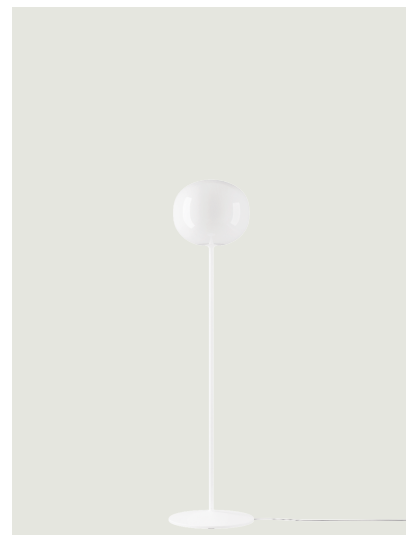

Volum short 29,
Design by Snøhetta

Model Volum short 29

Volum celebrates the elegance of simplicity with a series of lamps that, in their similar yet intimately different shapes, complement each other in poetic compositions that narrate an all-round illumination, tailored for various functions and uses. Behind its apparent simplicity, the collection designed in collaboration with architectural firm Snøhetta conceals a complex technical achievement, paying homage to the ancient glassblowing technique that gives life to naturally imperfect shapes. The blown glass spheres of the diffuser, available in diameters of 14, 22, 29, and 42 cm, feature a glossy white finish that evenly radiates light.

Volum short 29

Light source

E27 LED T28 Ø max 6 cm
1 x 10 W (max 25 W) Ø max 2,36"
W / L max 12,5 cm
W / L max 4.92"

Dimmer switch on the cord
Interruttore con dimmer sul cavo

Bulb not included

Structure: Metal

White

Diffuser: Blown glass

Polished White

Code

18771 1200

Net weight: 8.33 kg

Parcels: 2

Energy efficiency class