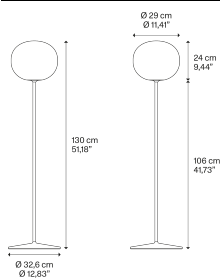

Volum short 29,
Design by Snøhetta

Model Volum short 29

Volum celebrates the elegance of simplicity with a series of lamps that, in their similar yet intimately different shapes, complement each other in poetic compositions that narrate an all-round illumination, tailored for various functions and uses. Behind its apparent simplicity, the collection designed in collaboration with architectural firm Snøhetta conceals a complex technical achievement, paying homage to the ancient glassblowing technique that gives life to naturally imperfect shapes. The blown glass spheres of the diffuser, available in diameters of 14, 22, 29, and 42 cm, feature a glossy white finish that evenly radiates light.

Volum short 29

Light source

E27 LED T28 Ø max 6 cm
1 x 10 W (max 25 W) Ø max 2,36"
W / L max 12,5 cm
W / L max 4.92"

Dimmer switch on the cord
Interruttore con dimmer sul cavo

Bulb not included

Structure: Metal

White

Diffuser: Blown glass

Polished White

Code

18771 1200

Net weight: 8.33 kg

Parcels: 2

Energy efficiency class

D

Options of Volum short 29

Volum long 29

Volum long 42

Volum short 42