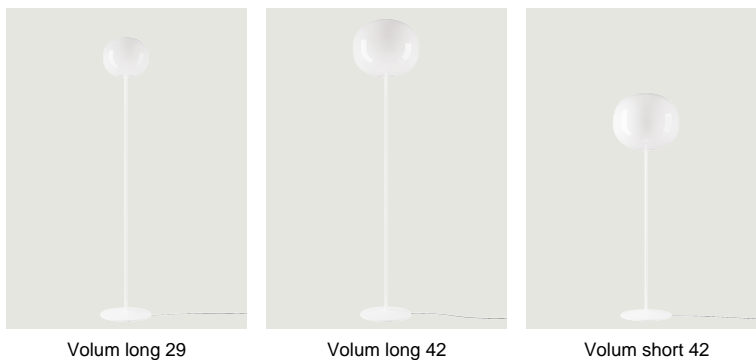

Volum short 29,
Design by Snøhetta

Model Volum short 29

Volum celebrates the elegance of simplicity with a series of lamps that, in their similar yet intimately different shapes, complement each other in poetic compositions that narrate an all-round illumination, tailored for various functions and uses. Behind its apparent simplicity, the collection designed in collaboration with architectural firm Snøhetta conceals a complex technical achievement, paying homage to the ancient glassblowing technique that gives life to naturally imperfect shapes. The blown glass spheres of the diffuser, available in diameters of 14, 22, 29, and 42 cm, feature a glossy white finish that evenly radiates light.

Volum short 29

Light source

E27 LED T28 Ø max 6 cm
1 x 10 W (max 25 W) Ø max 2,36"
W / L max 12,5 cm
W / L max 4.92"

Dimmer switch on the cord
Interruttore con dimmer sul cavo

Bulb not included

Structure: Metal

White

Diffuser: Blown glass

Polished White

Code

18771 1200

Net weight: 8.33 kg

Parcels: 2

Energy efficiency class

D

Options of Volum short 29

Volum long 29

Volum long 42

Volum short 42