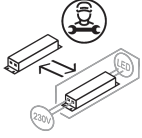

Oblò small	Light source	Hook: Silicone	Outside diffuser: Blown glass	Code 2700 K	Code 3000 K
	LED 2700 K 7 W 1280 lm 350 mA CRI 90 MacAdam 3- Step	<input type="radio"/> White	<input type="radio"/> Clear	21811 0027	21811 0030
	<input type="radio"/> or	<input type="radio"/> White	<input type="radio"/> Silk White	21811 1327	21811 1330
		<input type="radio"/> White	<input type="radio"/> Rainbow	21811 0127	21811 0130
		<input type="radio"/> White	<input type="radio"/> Glossy Smoke	21811 4327	21811 4330
		<input type="radio"/> White	<input type="radio"/> Azure Steel	21811 8627	21811 8630
	LED 3000 K 7 W 1300 lm 350 mA CRI 90 MacAdam 3- Step				
	LED and driver included				

Net weight: 0.64 kg

Parcels: 2

Energy efficiency class

D

Ecodesign Regulation

The LED driver contained in this fixture must only be replaced by the manufacturer, its support service or similarly qualified personnel.