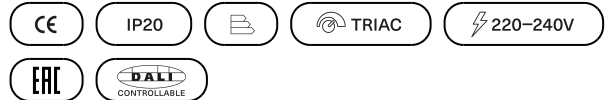

Energy efficiency class