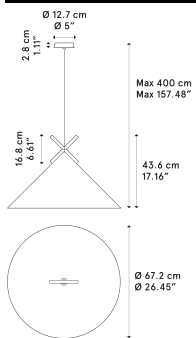

Cross Model Cross

The cross pendant lamp is simple and elegant, yet functional design.

Cross

Parcels: 1

Light source

E27 LED
1x Max 25 W

Structure

 Ivory