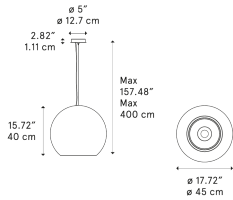

Reglobe Model Reglobe 45

Reglobe is a suspension lamp made with a compound that incorporates partially recycled plastic, derived from production waste.

Reglobe 45

Light source

LED E27
1 max 25W

Bulb not included

Inside diffuser

White

Outside diffuser

Random Terrazzo

Code

52321 1100

Net weight: 3.10 kg

Parcels: 1