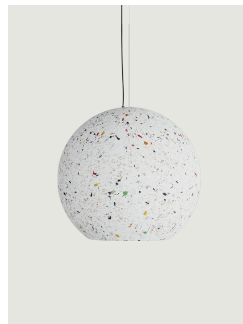

Options of Reglobe

Reglobe 55