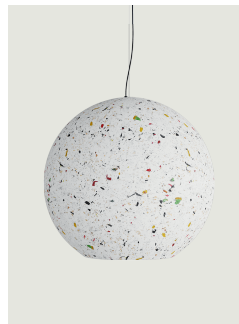

Reglobe Model Reglobe 45

Reglobe is a suspension lamp made with a compound that incorporates partially recycled plastic, derived from production waste.

Reglobe 45

Light source

LED E27
1 max 25W

Bulb not included

Inside diffuser

White

Outside diffuser

Random Terrazzo

Code

52321 1100

Net weight: 3.10 kg

Parcels: 1

CE

IP20

Energy Saving

DIM

EAC

Options of Reglobe

Reglobe 65