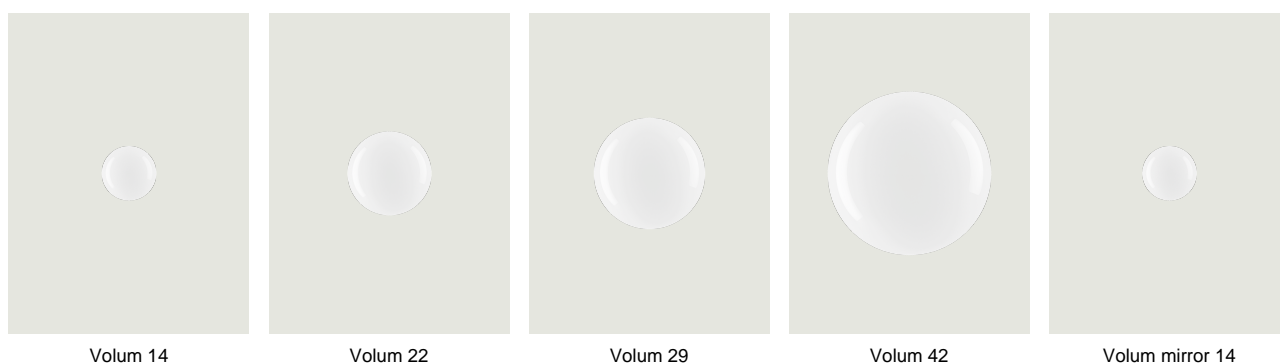

Options of Volum

Volum 14

Volum 22

Volum 29

Volum 42

Volum mirror 14