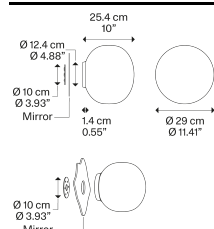

Volum, Design by Snøhetta

Model Volum mirror 29

Volum celebrates the elegance of simplicity with a series of lamps that, in their similar yet intimately different shapes, complement each other in poetic compositions that narrate an all-round illumination, tailored for various functions and uses. Behind its apparent simplicity, the collection designed in collaboration with architectural firm Snøhetta conceals a complex technical achievement, paying homage to the ancient glassblowing technique that gives life to naturally imperfect shapes. The blown glass spheres of the diffuser, available in diameters of 14, 22, 29, and 42 cm, feature a glossy white finish that evenly radiates light.

Volum mirror 29

Light source

E27 LED T35 Ø max 8.5cm
1 x 21 W (max 25 W) Ø max 3,34"

Bulb not included

Structure: Silicone

Translucent

Diffuser: Blown glass

Polished White