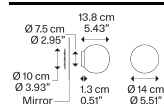

Volum,
Design by Snøhetta

Model Volum mirror 14

Volum celebrates the elegance of simplicity with a series of lamps that, in their similar yet intimately different shapes, complement each other in poetic compositions that narrate an all-round illumination, tailored for various functions and uses. Behind its apparent simplicity, the collection designed in collaboration with architectural firm Snøhetta conceals a complex technical achievement, paying homage to the ancient glassblowing technique that gives life to naturally imperfect shapes. The blown glass spheres of the diffuser, available in diameters of 14, 22, 29, and 42 cm, feature a glossy white finish that evenly radiates light.

Volum mirror 14

Light source

E14 LED T18 Ø max 5 cm
1 x 5 W (max 10 W) Ø max 1.96"
W / L max 9 cm
W / L max 3.54"

Bulb not included

Structure: Silicone

Translucent

Diffuser: Blown glass

Polished White