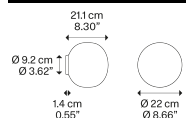

Volum,
Design by Snøhetta

Model Volum 22

Volum celebrates the elegance of simplicity with a series of lamps that, in their similar yet intimately different shapes, complement each other in poetic compositions that narrate an all-round illumination, tailored for various functions and uses. Behind its apparent simplicity, the collection designed in collaboration with architectural firm Snøhetta conceals a complex technical achievement, paying homage to the ancient glassblowing technique that gives life to naturally imperfect shapes. The blown glass spheres of the diffuser, available in diameters of 14, 22, 29, and 42 cm, feature a glossy white finish that evenly radiates light.

Volum 22

Light source

E27 LED T28 Ø max 5 cm
1 x 25 W Ø max 1,96"

W / L max 12.5 cm
W / L max 4.92"

Bulb not included

Structure: Silicone

Translucent

Diffuser: Blown glass

Polished White

Code

18742 1200

Net weight: 1.15 kg

Parcels: 2

CE

IP54

Energy Saving