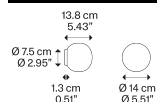

Volum,
Design by Snøhetta

Model Volum 14

Volum celebrates the elegance of simplicity with a series of lamps that, in their similar yet intimately different shapes, complement each other in poetic compositions that narrate an all-round illumination, tailored for various functions and uses. Behind its apparent simplicity, the collection designed in collaboration with architectural firm Snøhetta conceals a complex technical achievement, paying homage to the ancient glassblowing technique that gives life to naturally imperfect shapes. The blown glass spheres of the diffuser, available in diameters of 14, 22, 29, and 42 cm, feature a glossy white finish that evenly radiates light.

Volum 14

Light source

E14 LED T18 Ø max 5 cm
1 x 5 W (max 10 W) Ø max 1.96"
W / L max 9 cm
W / L max 3,54"

Structure: Silicone

Translucent

Diffuser: Blown glass

Polished White

Code