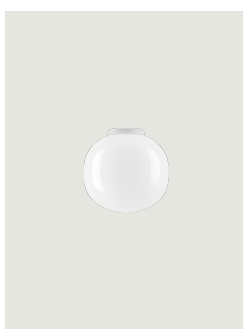

Volum,
Design by Snøhetta

Model Volum 42

Volum celebrates the elegance of simplicity with a series of lamps that, in their similar yet intimately different shapes, complement each other in poetic compositions that narrate an all-round illumination, tailored for various functions and uses. Behind its apparent simplicity, the collection designed in collaboration with architectural firm Snøhetta conceals a complex technical achievement, paying homage to the ancient glassblowing technique that gives life to naturally imperfect shapes. The blown glass spheres of the diffuser, available in diameters of 14, 22, 29, and 42 cm, feature a glossy white finish that evenly radiates light.

Volum 42

Light source

E27 LED T35 Ø max 8,5 cm
1 x 21 W (max 25 W) Ø max 3,34"

Bulb not included

Structure: Silicone

Translucent

Diffuser: Blown glass

Polished White

Code

18744 1200

Net weight: 3.39 kg

Parcels: 2

IP54

TRIAC

220-240V

Options of Volum

Volum 22