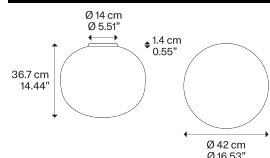

Volum,
Design by Snøhetta

Model Volum 42

Volum celebrates the elegance of simplicity with a series of lamps that, in their similar yet intimately different shapes, complement each other in poetic compositions that narrate an all-round illumination, tailored for various functions and uses. Behind its apparent simplicity, the collection designed in collaboration with architectural firm Snøhetta conceals a complex technical achievement, paying homage to the ancient glassblowing technique that gives life to naturally imperfect shapes. The blown glass spheres of the diffuser, available in diameters of 14, 22, 29, and 42 cm, feature a glossy white finish that evenly radiates light.

Volum 42

Light source

E27 LED T35 Ø max 8,5 cm
1 x 21 W (max 25 W) Ø max 3,34"

Bulb not included

Structure: Silicone

Translucent

Diffuser: Blown glass

Polished White

Code

18744 1200

Net weight: 3.39 kg

Parcels: 2

IP54

TRIAC

220-240V

Options of Volum