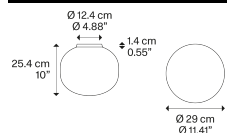

Volum,  
Design by Snøhetta

Model Volum 29

Volum celebrates the elegance of simplicity with a series of lamps that, in their similar yet intimately different shapes, complement each other in poetic compositions that narrate an all-round illumination, tailored for various functions and uses. Behind its apparent simplicity, the collection designed in collaboration with architectural firm Snøhetta conceals a complex technical achievement, paying homage to the ancient glassblowing technique that gives life to naturally imperfect shapes. The blown glass spheres of the diffuser, available in diameters of 14, 22, 29, and 42 cm, feature a glossy white finish that evenly radiates light.

Volum 29

Light source

E27 LED T35 Ø max 8,5  
1 x 13 W (max 25 W) Ø max 3,34"

Bulb not included

Structure: Silicone

Translucent

Diffuser: Blown glass

Polished White

Code

18743 1200

Net weight: 2.16 kg

Parcels: 2

CE

IP54

☰

TRIAC