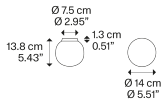

Volum,
Design by Snøhetta

Model Volum 14

Volum celebrates the elegance of simplicity with a series of lamps that, in their similar yet intimately different shapes, complement each other in poetic compositions that narrate an all-round illumination, tailored for various functions and uses. Behind its apparent simplicity, the collection designed in collaboration with architectural firm Snøhetta conceals a complex technical achievement, paying homage to the ancient glassblowing technique that gives life to naturally imperfect shapes. The blown glass spheres of the diffuser, available in diameters of 14, 22, 29, and 42 cm, feature a glossy white finish that evenly radiates light.

Volum 14

Light source

E14 LED T18 Ø max 5 cm
1 x 5 W (max 10 W) Ø max 1.96"
W / L max 9 cm
W / L max 3,54"

Structure: Silicone

Translucent

Diffuser: Blown glass

Polished White

Code

18741 1200

Bulb not included

Net weight: 0.74 kg

Parcels: 2

CE

IP54

☰

TRIAC