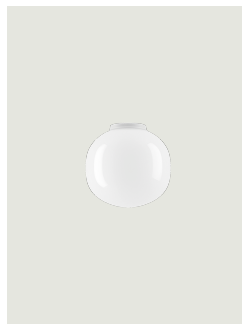

Options of Volum

Volum 22