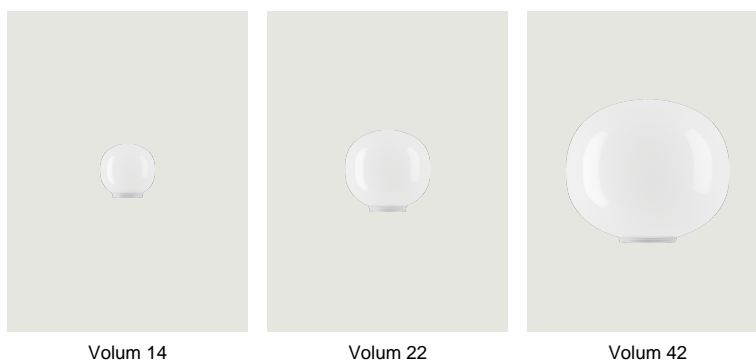

Options of Volum

Volum 14

Volum 22

Volum 42