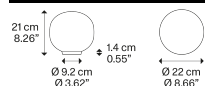

Volum,  
Design by Snøhetta

Model Volum 22

Volum celebrates the elegance of simplicity with a series of lamps that, in their similar yet intimately different shapes, complement each other in poetic compositions that narrate an all-round illumination, tailored for various functions and uses. Behind its apparent simplicity, the collection designed in collaboration with architectural firm Snøhetta conceals a complex technical achievement, paying homage to the ancient glassblowing technique that gives life to naturally imperfect shapes. The blown glass spheres of the diffuser, available in diameters of 14, 22, 29, and 42 cm, feature a glossy white finish that evenly radiates light.

Volum 22

Light source

E27 LED T28 Ø max 6 cm  
1 x 10 W (max 25 W) Ø max  
2.36"  
W / L max 12.5 cm  
W / L max 4.92"

On / Off Switch the cord

E27 LED T28 Ø max 6 cm  
1 x 10 W (max 25 W) Ø max  
2.36"  
W / L max 12.5 cm  
W / L max 4.92"