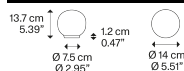

Volum,  
Design by Snøhetta

Model Volum 14

Volum celebrates the elegance of simplicity with a series of lamps that, in their similar yet intimately different shapes, complement each other in poetic compositions that narrate an all-round illumination, tailored for various functions and uses. Behind its apparent simplicity, the collection designed in collaboration with architectural firm Snøhetta conceals a complex technical achievement, paying homage to the ancient glassblowing technique that gives life to naturally imperfect shapes. The blown glass spheres of the diffuser, available in diameters of 14, 22, 29, and 42 cm, feature a glossy white finish that evenly radiates light.

Volum 14

Light source

E14 LED T18 Ø max 6 cm  
1x 5 W (max 10 W) Ø max  
2,36"  
W / L max 9 cm  
W / L max 3,54"

On / Off Switch the cord

E14 LED T18 Ø max 6 cm  
1x 5 W (max 10 W) Ø max  
2,36"  
W / L max 9 cm  
W / L max 3,54"