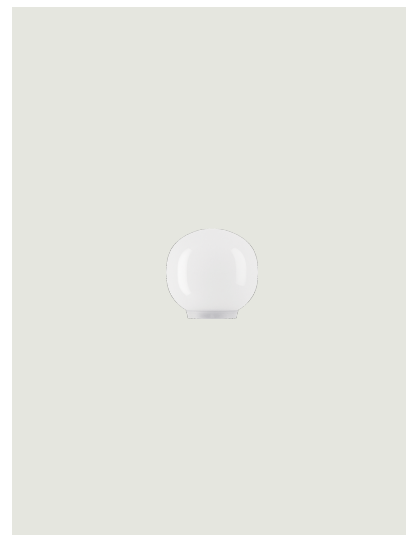

Volum,  
Design by Snøhetta

Model Volum 14

Volum celebrates the elegance of simplicity with a series of lamps that, in their similar yet intimately different shapes, complement each other in poetic compositions that narrate an all-round illumination, tailored for various functions and uses. Behind its apparent simplicity, the collection designed in collaboration with architectural firm Snøhetta conceals a complex technical achievement, paying homage to the ancient glassblowing technique that gives life to naturally imperfect shapes. The blown glass spheres of the diffuser, available in diameters of 14, 22, 29, and 42 cm, feature a glossy white finish that evenly radiates light.

Volum 14

Light source

E14 LED T18 Ø max 6 cm  
1x 5 W (max 10 W) Ø max  
2,36"  
W / L max 9 cm  
W / L max 3,54"

On / Off Switch the cord

E14 LED T18 Ø max 6 cm  
1x 5 W (max 10 W) Ø max  
2,36"  
W / L max 9 cm  
W / L max 3,54"

Dimmer switch on the cord

Bulb not included

Structure: Silicone

 Translucent

Diffuser: Blown glass

 Polished White

On / Off

18781 1200