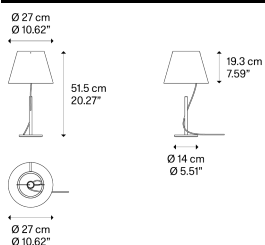

Hover, Design by YOY

Model Hover table

The *Hover* table and floor lamps feature a lamp shade that looks as if it is detached from the base, connected seamlessly by a single cable that runs through the stem and comes out of the other end. The end result creates an illusion that the light source is almost weightless and floating in the air, like a balloon.

Hover table

Light source

LED
2700 K
6,5 W
1000 lm
5V
2A
CRI 90
MacAdam 3-Step

LED, driver and touch dimmer included

Adattatore USB incluso

Structure: Metal

Matte White

Diffuser: Paper

Matte White

Code

18480 1027

Net weight: 1.68 kg

Parcels: 1

CE

IP20

E