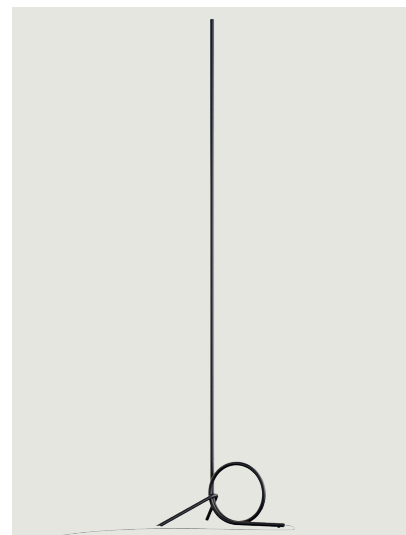

Spring Model Spring Floor

Spring is an arm lamp that reinterprets a classic in a contemporary way, adding a touch of lifestyle.

| Spring Floor | Light source | Structure | Diffuser | Code |
|--------------|--|---------------------|---------------------|-------------------|
| | <p>LED 2700K 30.5 W / 3050 lm CRI 95 MacAdam 3-Step</p> <p>LED and driver included</p> | <p>● Deep Black</p> | <p>● Deep Black</p> | <p>51470 2027</p> |

Net weight: 2.00 kg

Parcels: 1

CE

IP20

Energy Saving

DIM

ERC

Options of Spring

Spring Medium Wall

Spring Large Wall

Spring Ceiling