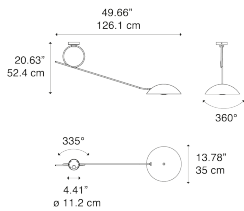

Spring Model Spring Ceiling

Spring is an arm lamp that reinterprets a classic in a contemporary way, adding a touch of lifestyle.

Spring Ceiling

Light source

LED E27
1 x 25 W

Structure: Metal

 Deep Black

Code

51431 2000

Net weight: 2.30 kg

Parcels: 1

CE

IP20

Energy Saving 

ERC

Options of Spring