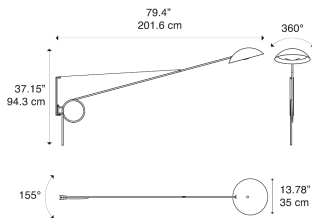

Spring Model Spring Large Wall

Spring is an arm lamp that reinterprets a classic in a contemporary way, adding a touch of lifestyle.

Spring Large Wall

Light source

LED E27
1 x 25 W

Structure: Metal

 Deep Black

Code

51452 2000

Net weight: 3.70 kg

Parcels: 1

CE

IP20

Energy Saving 

ERC