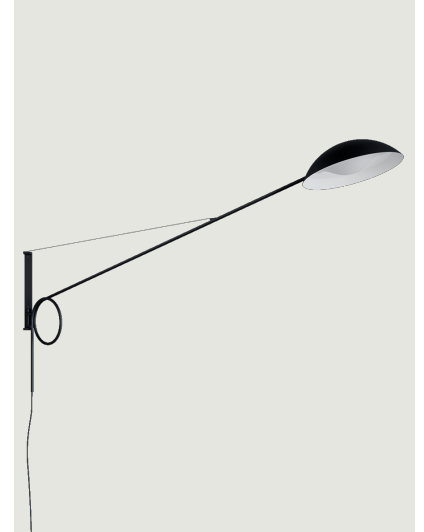

Spring Model Spring Large Wall

Spring is an arm lamp that reinterprets a classic in a contemporary way, adding a touch of lifestyle.

Spring Large Wall

Light source

LED E27
1 x 25 W

Structure: Metal

 Deep Black

Options of Spring

Spring Medium Wall

Spring Ceiling

Spring Floor