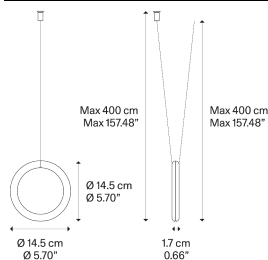

IVY V

Light source

LED
2700 K
3 W
450 lm
350 mA
CRI 90
MacAdam 3-Step

or

LED
3000 K
3 W
480 lm
350 mA
CRI 90
MacAdam 3-Step

LED and driver included

Structure: Metal

● Matte Black – 9005

● Matte Champagne

● Terra

Code 2700 K

17820 2020

17820 4520

17820 6720

Code 3000 K

17820 2035

17820 4535

17820 6735

Net weight: 0.58 kg

Parcels: 1

IP20

TRIAC

220-240V

ERC

DALI
CONTROLLABLE

Energy efficiency class

2700 K

3000 K

Ecodesign Regulation

The LED-only light source contained in this fixture must only be replaced by the manufacturer, its support service or similarly qualified personnel.

The LED driver contained in this fixture must only be replaced by the manufacturer, its support service or similarly qualified personnel.