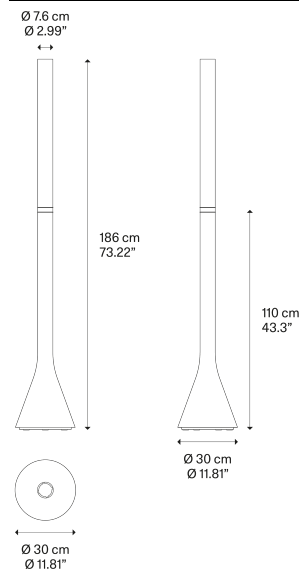

Croma,  
Design by Luca Nichetto

Model Croma

Taking its name from the Italian word for a 'quaver' or 'eighth', the floor lamp Croma reflects the dynamism of the musical note in its slender frame. In contrast to the classic floor lamp, which typically opens out at the top, Luca Nichetto turned the frame on its head to create a revolutionary product. Immediate in its function, elegant in the four available finishes, Croma's powerful light output and dim-to-warm function make it suitable for a variety of environments.

Croma

Light source

LED  
Dim-to-warm  
from 2200 K  
to 3200 K  
42 W  
5600 lm  
220–240 V  
CRI 90  
MacAdam 3–Step

Dim-to-warm  
20% ? 2200 K – 1400 lm  
40% ? 2600 K – 2400 lm  
60% ? 2850 K – 3550 lm  
80% ? 3000 K – 4600 lm  
100% ? 3200 K – 5600 lm

Structure: Metal

	Code
Matte White – 9010	17270 1000
Matte Black – 9005	17270 2000
Bronze	17270 3400
Green	17270 7000

Net weight: 15.00 kg

Parcels: 1

Energy efficiency class

E

Ecodesign Regulation

The LED-only light source contained in this fixture must only be replaced by the manufacturer, its support service or similarly qualified personnel.