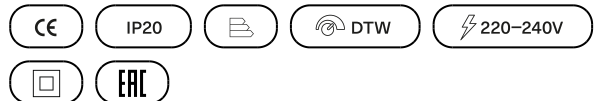

Croma

Light source

LED  
Dim-to-warm  
from 2200 K  
to 3200 K  
42 W  
5600 lm  
220–240 V  
CRI 90  
MacAdam 3–Step

Dim-to-warm  
20% ? 2200 K – 1400 lm  
40% ? 2600 K – 2400 lm  
60% ? 2850 K – 3550 lm  
80% ? 3000 K – 4600 lm  
100% ? 3200 K – 5600 lm

Structure: Metal

	Code
Matte White – 9010	17270 1000
Matte Black – 9005	17270 2000
Bronze	17270 3400
Green	17270 7000

Net weight: 15.00 kg

Parcels: 1

Energy efficiency class

E

Ecodesign Regulation

The LED-only light source contained in this fixture must only be replaced by the manufacturer, its support service or similarly qualified personnel.