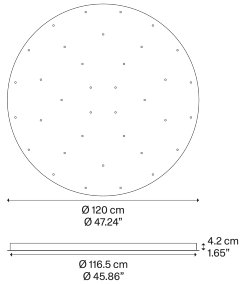

Round Cluster System

Model 36 Lights

Lodes's multiple round canopy (*Round Cluster System*) is a circular system for hanging suspension lights from the ceiling. It is a decorative element fitted with a variable but predefined number of holes and used to create more or less compact clusters of light fixtures based on the type of space and ceiling.

36 Lights

System

Cluster System

Structure: Metal

Code

Matte White – 9010

R04L36 1000

Matte Black – 9005

R04L36 2000

Net weight: 32.70 kg

Parcels: 1

CE

IP20

Options of Round Cluster System

3 Lights

5 Lights

7 Lights

9 Lights

14 Lights