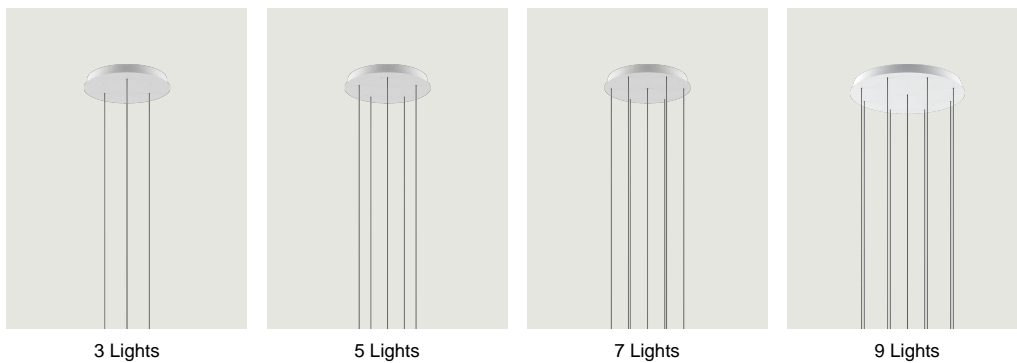

### Model 14 Lights

Lodes's multiple round canopy (*Round Cluster System*) is a circular system for hanging suspension lights from the ceiling. It is a decorative element fitted with a variable but predefined number of holes and used to create more or less compact clusters of light fixtures based on the type of space and ceiling.

#### Structure: Metal

Matte White – 9010

Matte Black – 9005

### Options of Round Cluster System

3 Lights

5 Lights

7 Lights

9 Lights