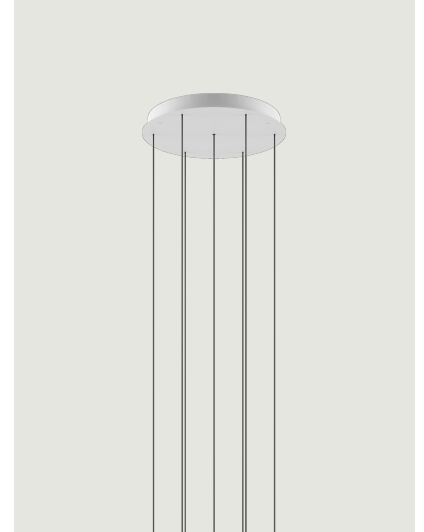

Round Cluster System

Model 7 Lights

Lodes's multiple round canopy (*Round Cluster System*) is a circular system for hanging suspension lights from the ceiling. It is a decorative element fitted with a variable but predefined number of holes and used to create more or less compact clusters of light fixtures based on the type of space and ceiling.

7 Lights

System

Cluster System

Structure: Metal

Matte White – 9010

Matte Black – 9005

Code

R04L07 1000

R04L07 2000

Net weight: 3.55 kg

Parcels: 1

CE

IP20

Options of Round Cluster System

3 Lights

5 Lights