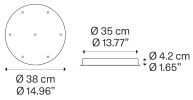

Round Cluster System

Model 7 Lights

Lodes's multiple round canopy (*Round Cluster System*) is a circular system for hanging suspension lights from the ceiling. It is a decorative element fitted with a variable but predefined number of holes and used to create more or less compact clusters of light fixtures based on the type of space and ceiling.

7 Lights

System

Cluster System

Structure: Metal

Matte White – 9010

Matte Black – 9005

Code

R04L07 1000

R04L07 2000

Net weight: 3.55 kg

Parcels: 1

CE

IP20

Options of Round Cluster System