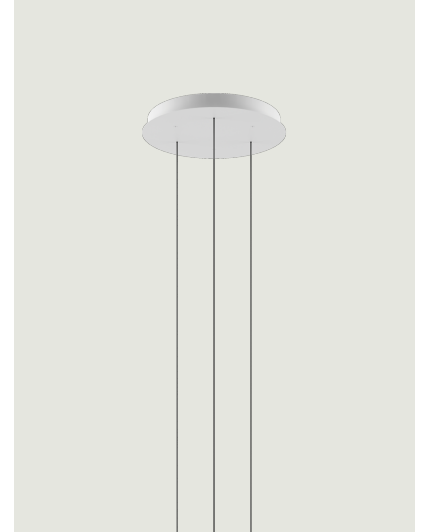

Round Cluster System

Model 3 Lights

Lodes's multiple round canopy (*Round Cluster System*) is a circular system for hanging suspension lights from the ceiling. It is a decorative element fitted with a variable but predefined number of holes and used to create more or less compact clusters of light fixtures based on the type of space and ceiling.

3 Lights

System

Cluster System

Structure: Metal

Matte White – 9010

Matte Black – 9005

Code

R04L03 1000

R04L03 2000

Net weight: 3.55 kg

Parcels: 1

CE

IP20

Options of Round Cluster System

5 Lights

7 Lights