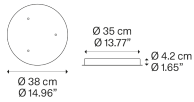

Round Cluster System

Model 3 Lights

Lodes's multiple round canopy (*Round Cluster System*) is a circular system for hanging suspension lights from the ceiling. It is a decorative element fitted with a variable but predefined number of holes and used to create more or less compact clusters of light fixtures based on the type of space and ceiling.

3 Lights

System

Cluster System

Structure: Metal

Matte White – 9010

Matte Black – 9005

Code

R04L03 1000

R04L03 2000

Net weight: 3.55 kg

Parcels: 1

CE

IP20

Options of Round Cluster System