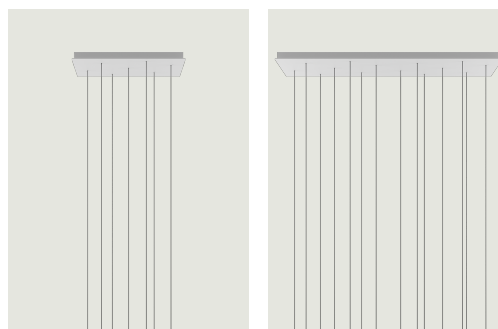

Rectangular Cluster System Model 28 Lights

Lodes's multiple rectangular canopy (*Rectangular Cluster System*) is a ceiling suspension system in the form of a parallelepiped. It is a decorative element fitted with a variable but predefined number of holes and used to create more or less large compositions which offer different hanging possibilities based on the type of space and ceiling.

28 Lights

System

Cluster System

Structure: Metal

Matte White – 9010

Matte Black – 9005

Code

R05L28 1000

R05L28 2000

Net weight: 31.10 kg

Parcels: 1

CE

IP20

Options of Rectangular Cluster System

7 Lights

14 Lights