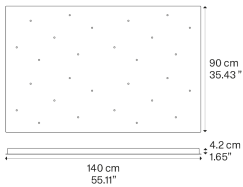

Rectangular Cluster System Model 28 Lights

Lodes's multiple rectangular canopy (*Rectangular Cluster System*) is a ceiling suspension system in the form of a parallelepiped. It is a decorative element fitted with a variable but predefined number of holes and used to create more or less large compositions which offer different hanging possibilities based on the type of space and ceiling.

28 Lights

System

Cluster System

Structure: Metal

Matte White – 9010

Matte Black – 9005

Code

R05L28 1000

R05L28 2000

Net weight: 31.10 kg

Parcels: 1

CE

IP20

Options of Rectangular Cluster System