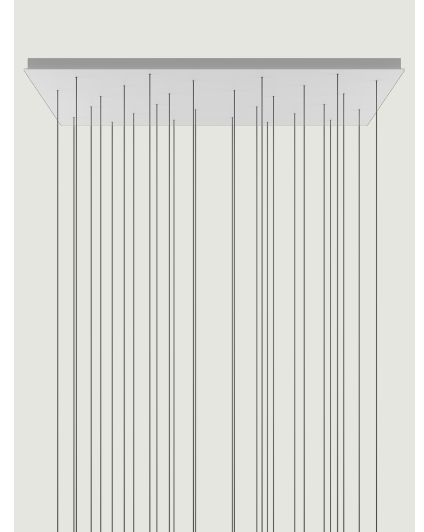

Rectangular Cluster System Model 28 Lights

Lodes's multiple rectangular canopy (*Rectangular Cluster System*) is a ceiling suspension system in the form of a parallelepiped. It is a decorative element fitted with a variable but predefined number of holes and used to create more or less large compositions which offer different hanging possibilities based on the type of space and ceiling.

28 Lights

System

Cluster System

Structure: Metal

Matte White – 9010

Matte Black – 9005

Code

R05L28 1000

R05L28 2000

Net weight: 31.10 kg

Parcels: 1

CE

IP20

Options of Rectangular Cluster System

7 Lights

14 Lights