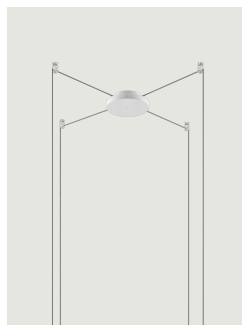

Radial System

Model Up to 28 Lights Radial

Lodes's radial system is an innovative structure which allows to manage different individual suspension cables separately starting from one canopy. This system is, therefore, useful for building multiple ceiling or wall compositions with an unusual shape or to increase the potential of a single wall or ceiling light point. It also allows to efficiently and elegantly illuminate irregular ceilings or with beams.

Up to 28 Lights Radial

Structure: Metal

● Matte White – 9010

● Matte Black – 9005

Code

R10L28 1000

R10L28 2000

Net weight: 3.35 kg

Parcels: 1

CE

IP20

Options of Radial System

Up to 4 Lights Radial

Up to 12 Lights Radial

Swag Kit for Radial Canopy