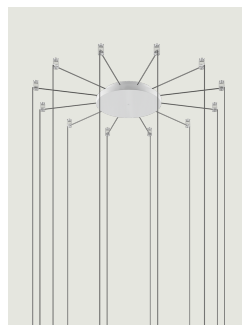

Radial System

Model Up to 28 Lights Radial

Lodes's radial system is an innovative structure which allows to manage different individual suspension cables separately starting from one canopy. This system is, therefore, useful for building multiple ceiling or wall compositions with an unusual shape or to increase the potential of a single wall or ceiling light point. It also allows to efficiently and elegantly illuminate irregular ceilings or with beams.

Up to 28 Lights Radial

Structure: Metal

● Matte White – 9010

● Matte Black – 9005

Code

R10L28 1000

R10L28 2000

Net weight: 3.35 kg

Parcels: 1

CE

IP20

Options of Radial System

Up to 4 Lights Radial

Up to 12 Lights Radial

Swag Kit for Radial Canopy