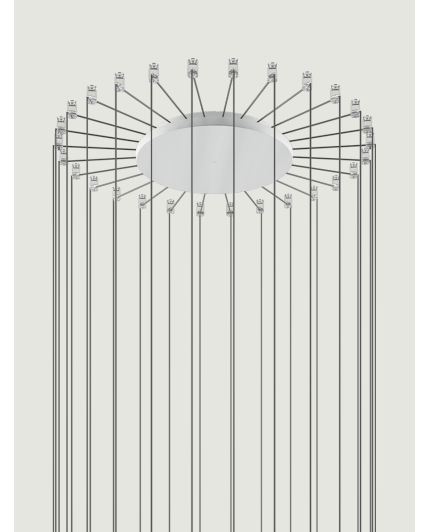

Radial System

Model Up to 28 Lights Radial

Lodes's radial system is an innovative structure which allows to manage different individual suspension cables separately starting from one canopy. This system is, therefore, useful for building multiple ceiling or wall compositions with an unusual shape or to increase the potential of a single wall or ceiling light point. It also allows to efficiently and elegantly illuminate irregular ceilings or with beams.

Up to 28 Lights Radial

Structure: Metal

● Matte White – 9010

● Matte Black – 9005

Code

R10L28 1000

R10L28 2000

Net weight: 3.35 kg

Parcels: 1

CE

IP20

Options of Radial System

Up to 4 Lights Radial

Up to 12 Lights Radial

Swag Kit for Radial Canopy