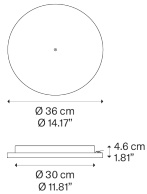

Up to 28 Lights Radial

Structure: Metal

● Matte White – 9010

● Matte Black – 9005

Code

R10L28 1000

R10L28 2000

Net weight: 3.35 kg