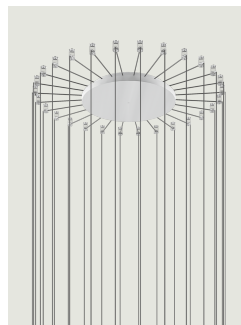

Radial System

Model Up to 12 Lights Radial

Lodes's radial system is an innovative structure which allows to manage different individual suspension cables separately starting from one canopy. This system is, therefore, useful for building multiple ceiling or wall compositions with an unusual shape or to increase the potential of a single wall or ceiling light point. It also allows to efficiently and elegantly illuminate irregular ceilings or with beams.

Up to 12 Lights Radial

Structure: Metal

Matte White – 9010

Matte Black – 9005

Code

R10L12 1000

R10L12 2000

Net weight: 1.05 kg

Parcels: 1

CE

IP20

Options of Radial System

Up to 4 Lights Radial

Up to 28 Lights Radial

Swag Kit for Radial Canopy