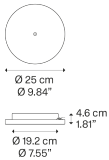

Up to 12 Lights Radial

Structure: Metal

Matte White – 9010

Matte Black – 9005

Code

R10L12 1000

R10L12 2000

Net weight: 1.05 kg