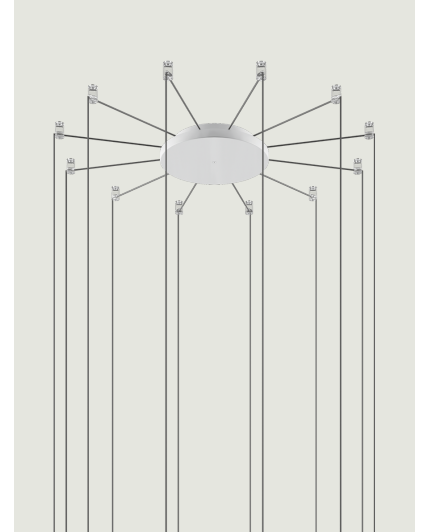

Radial System

Model Up to 12 Lights Radial

Lodes's radial system is an innovative structure which allows to manage different individual suspension cables separately starting from one canopy. This system is, therefore, useful for building multiple ceiling or wall compositions with an unusual shape or to increase the potential of a single wall or ceiling light point. It also allows to efficiently and elegantly illuminate irregular ceilings or with beams.

Up to 12 Lights Radial

Structure: Metal

Matte White – 9010

Matte Black – 9005

Code

R10L12 1000

R10L12 2000

Net weight: 1.05 kg

Parcels: 1

CE

IP20

Options of Radial System

Up to 4 Lights Radial

Up to 28 Lights Radial

Swag Kit for Radial Canopy