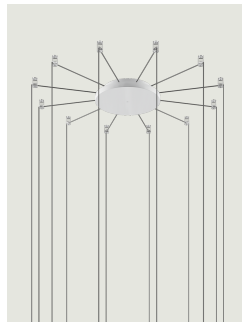

Radial System

Model Up to 4 Lights Radial

Lodes's radial system is an innovative structure which allows to manage different individual suspension cables separately starting from one canopy. This system is, therefore, useful for building multiple ceiling or wall compositions with an unusual shape or to increase the potential of a single wall or ceiling light point. It also allows to efficiently and elegantly illuminate irregular ceilings or with beams.

Up to 4 Lights Radial

Structure: Metal

● Matte White – 9010

● Matte Black – 9005

Code

R10L04 1000

R10L04 2000

Net weight: 0.35 kg

Parcels: 1

CE

IP20

Options of Radial System

Up to 12 Lights Radial

Up to 28 Lights Radial

Swag Kit for Radial Canopy