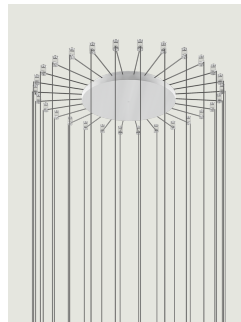

Radial System

Model Up to 4 Lights Radial

Lodes's radial system is an innovative structure which allows to manage different individual suspension cables separately starting from one canopy. This system is, therefore, useful for building multiple ceiling or wall compositions with an unusual shape or to increase the potential of a single wall or ceiling light point. It also allows to efficiently and elegantly illuminate irregular ceilings or with beams.

Up to 4 Lights Radial

Structure: Metal

● Matte White – 9010

● Matte Black – 9005

Code

R10L04 1000

R10L04 2000

Net weight: 0.35 kg

Parcels: 1

CE

IP20

Options of Radial System

Up to 12 Lights Radial

Up to 28 Lights Radial

Swag Kit for Radial Canopy