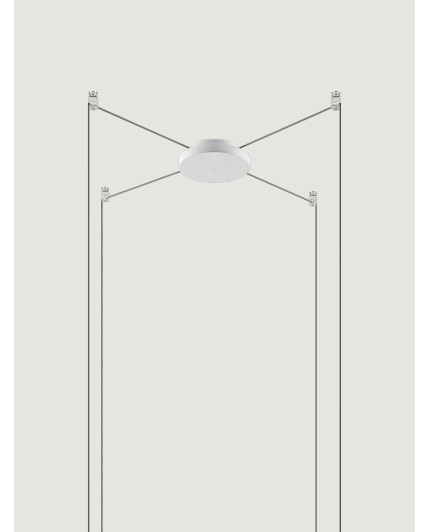

Radial System

Model Up to 4 Lights Radial

Lodes's radial system is an innovative structure which allows to manage different individual suspension cables separately starting from one canopy. This system is, therefore, useful for building multiple ceiling or wall compositions with an unusual shape or to increase the potential of a single wall or ceiling light point. It also allows to efficiently and elegantly illuminate irregular ceilings or with beams.

Up to 4 Lights Radial

Structure: Metal

● Matte White – 9010

● Matte Black – 9005

Code

R10L04 1000

R10L04 2000

Net weight: 0.35 kg

Parcels: 1

CE

IP20

Options of Radial System

Up to 12 Lights Radial

Up to 28 Lights Radial

Swag Kit for Radial Canopy