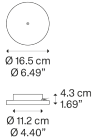

Up to 4 Lights Radial

Structure: Metal

● Matte White – 9010

● Matte Black – 9005

Code

R10L04 1000

R10L04 2000

Net weight: 0.35 kg