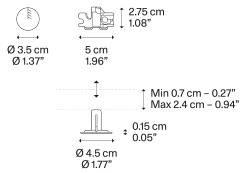

Recessed Micro

System

Recessed System

Structure: Methacrylate

Code

	Matte White – 9010	R01L01 1000
	Matte Black – 9005	R01L01 2000
	Chrome	R01L01 4000

Net weight: 0.03 kg

Parcels: 1

CE

IP20

Options of Single Canopies

Single Mini

Wall Standard

Single Standard

Recessed Micro Trimless Deep