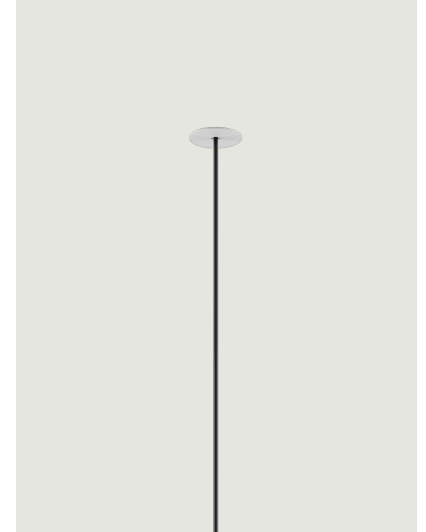

Single Canopies

Model Recessed Micro

Single canopies are ideal for highlighting the corner of a room or enhancing single light sources. They can also be used to create multiple custom combinations on high ceilings or in situations which do not allow lights to be grouped in a cluster.

Recessed Micro

System

Recessed System

Structure: Methacrylate

Code

	Matte White – 9010	R01L01 1000
	Matte Black – 9005	R01L01 2000
	Chrome	R01L01 4000

Net weight: 0.03 kg

Parcels: 1

CE

IP20

Options of Single Canopies

Single Mini

Wall Standard

Single Standard

Recessed Micro Trimless Deep