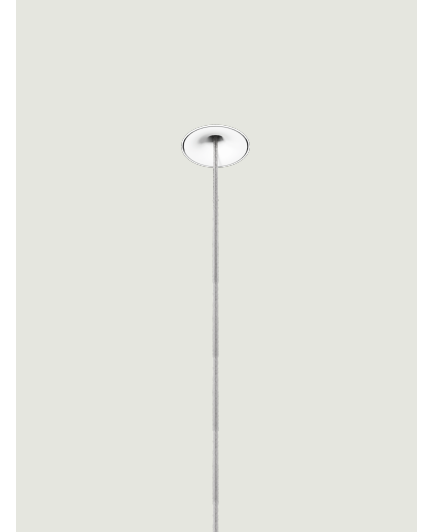

## Single Canopies

### Model Recessed Micro Trimless Deep

Single canopies are ideal for highlighting the corner of a room or enhancing single light sources. They can also be used to create multiple custom combinations on high ceilings or in situations which do not allow lights to be grouped in a cluster.

#### Recessed Micro Trimless Deep

#### System

Recessed System