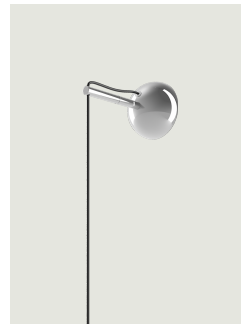

### Model Recessed Micro Trimless Deep

Single canopies are ideal for highlighting the corner of a room or enhancing single light sources. They can also be used to create multiple custom combinations on high ceilings or in situations which do not allow lights to be grouped in a cluster.

### Options of Single Canopies

Single Mini

Recessed Micro

Wall Standard

Single Standard