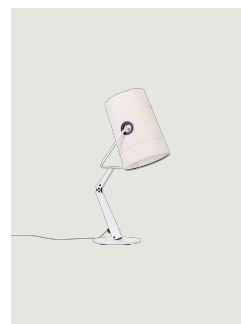

### Model Fork

Just like when you turn on a lamp inside a camping tent, the light inside the diffuser highlights the patchwork structure and enhances the texture of the canvas with visible stitching as in jeans.

The linen cotton diffuser, available in ivory and gray, creates a warm and soft lighting effect. 360° adjustable thanks to the gunmetal colored brass eyelets in strong material contrast with the softness of the fabric, the diffuser allows the light beam to be directed at will.

#### Diffuser: Cotton-linen

-  Ivory 50570 5400
-  Gray 50570 2600
-  Ivory 50570 5300
-  Gray 50570 2500

### Options of Fork

Fork small

Fork Large

Fork