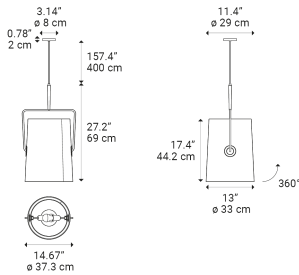

Fork Large

Light source

LED E27
2 max 25 W
(Max Ø 65 mm)

Structure: Metal

-  Ivory
-  Ivory
-  Anthracite
-  Anthracite

Diffuser: Cotton-linen

-  Ivory
-  Gray
-  Ivory
-  Gray

Code

50520 5400
50520 2600
50520 5300
50520 2500

Net weight: 1.92 kg

Parcels: 2

IP20

Energy Saving 

 DIM

Options of Fork

Fork small