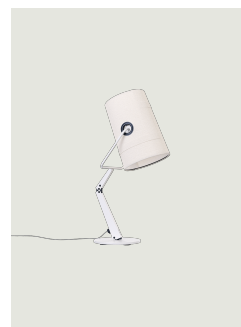

Fork

Model Fork Large

Just like when you turn on a lamp inside a camping tent, the light inside the diffuser highlights the patchwork structure and enhances the texture of the canvas with visible stitching as in jeans.

The linen cotton diffuser, available in ivory and gray, creates a warm and soft lighting effect. 360° adjustable thanks to the gunmetal colored brass eyelets in strong material contrast with the softness of the fabric, the diffuser allows the light beam to be directed at will.

Fork Large

Light source

LED E27
2 max 25 W
(Max Ø 65 mm)

Structure: Metal

- Ivory
- Ivory
- Anthracite
- Anthracite

Diffuser: Cotton-linen

- Ivory
- Gray
- Ivory
- Gray

Code

50520 5400
50520 2600
50520 5300
50520 2500

Net weight: 1.92 kg

Parcels: 2

IP20

Energy Saving

DIM

Options of Fork

Fork