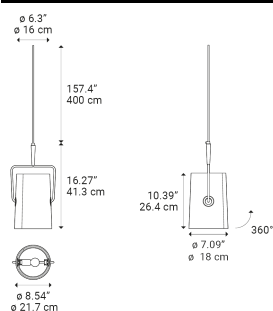

Fork small

Light source

LED E14
 1 max 15 W
 (W / L Max 90 mm)

Structure: Metal

-  Ivory
-  Ivory
-  Anthracite
-  Anthracite

Diffuser: Cotton-linen

-  Ivory
-  Gray
-  Ivory
-  Gray

Code