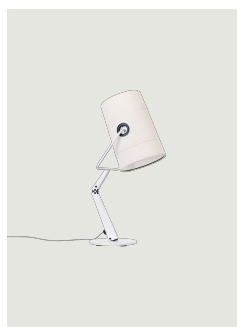

Fork

Model Fork small

Just like when you turn on a lamp inside a camping tent, the light inside the diffuser highlights the patchwork structure and enhances the texture of the canvas with visible stitching as in jeans.

The linen cotton diffuser, available in ivory and gray, creates a warm and soft lighting effect. 360° adjustable thanks to the gunmetal colored brass eyelets in strong material contrast with the softness of the fabric, the diffuser allows the light beam to be directed at will.

Fork small

Light source

LED E14
1 max 15 W
(W / L Max 90 mm)

Structure: Metal

- Ivory
- Ivory
- Anthracite
- Anthracite

Diffuser: Cotton-linen

- Ivory
- Gray
- Ivory
- Gray

Code

- 50510 5400
- 50510 2600
- 50510 5300
- 50510 2500

Net weight: 0.80 kg

Parcels: 2

CE

IP20

Energy Saving

DIM

EAC

Options of Fork

Fork