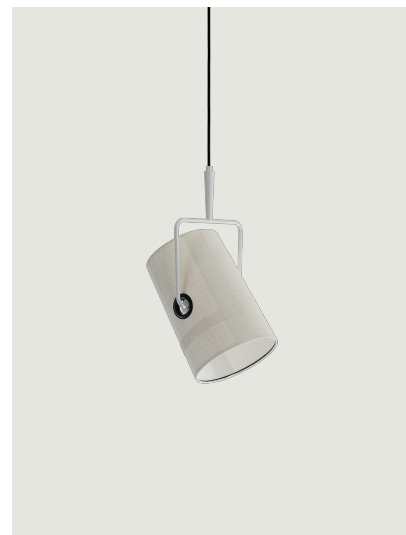

Fork

Model Fork small

Just like when you turn on a lamp inside a camping tent, the light inside the diffuser highlights the patchwork structure and enhances the texture of the canvas with visible stitching as in jeans.

The linen cotton diffuser, available in ivory and gray, creates a warm and soft lighting effect. 360° adjustable thanks to the gunmetal colored brass eyelets in strong material contrast with the softness of the fabric, the diffuser allows the light beam to be directed at will.

Fork small

Light source

LED E14
 1 max 15 W
 (W / L Max 90 mm)

Structure: Metal

-  Ivory
-  Ivory
-  Anthracite
-  Anthracite

Diffuser: Cotton-linen

-  Ivory
-  Gray
-  Ivory
-  Gray

Code