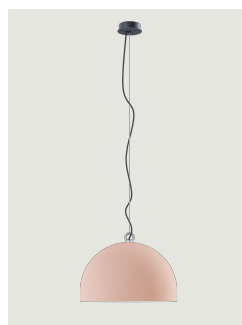

Urban Concrete 50