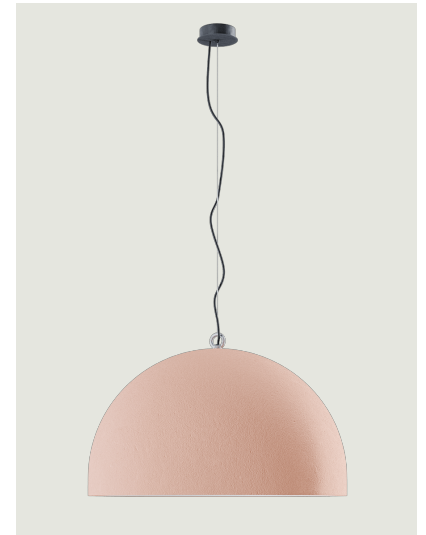

## Urban Concrete

### Model Urban Concrete 80

Thanks to the contrast between the three cement finishes – *soft gray*, *tough gray* and *pink dust* – and the pure white of the diffuser's internal surface, Urban Concrete gives a touch of material appeal and sophistication to any interior.

#### Inside diffuser: Metal

- White
- White
- White

#### Outside diffuser: Metal

- Pink Dust
- Tough Gray
- Soft Gray