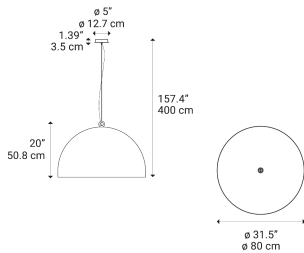

#### Light source

LED E27 G95  
1 max 25 W