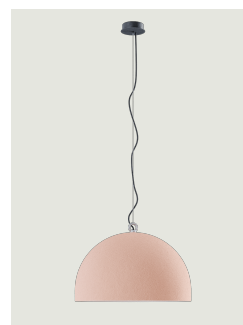

Urban Concrete 60