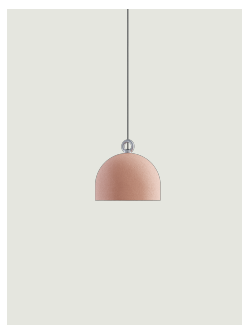

Options of Urban Concrete

Urban Concrete 25