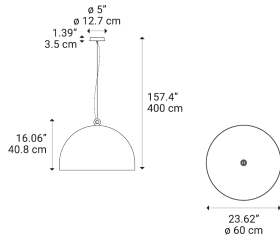

#### Light source

LED E27 G95  
1 max 25 W