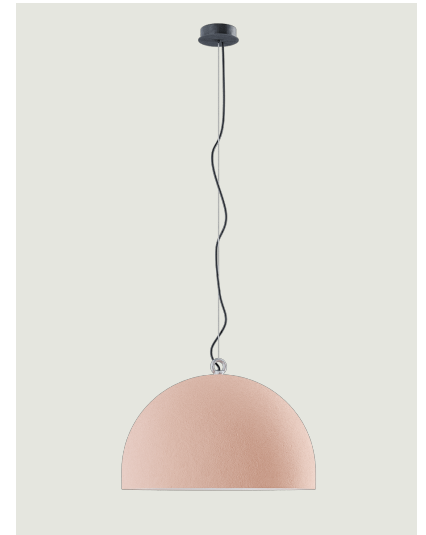

### Model Urban Concrete 60

Thanks to the contrast between the three cement finishes – *soft gray*, *tough gray* and *pink dust* – and the pure white of the diffuser's internal surface, Urban Concrete gives a touch of material appeal and sophistication to any interior.

#### Urban Concrete 60

#### Inside diffuser: Metal

-  White
-  White
-  White

#### Outside diffuser: Metal

-  Pink Dust
-  Tough Gray
-  Soft Gray