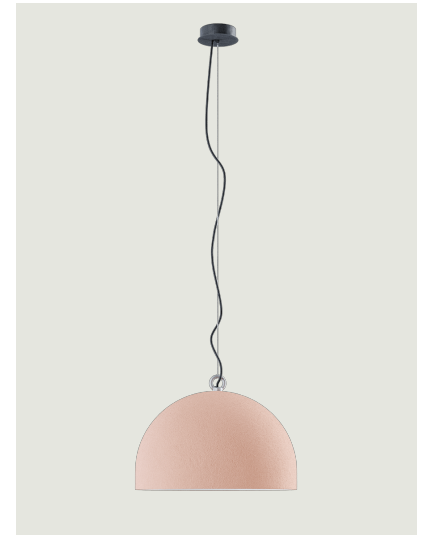

## Urban Concrete

### Model Urban Concrete 50

Thanks to the contrast between the three cement finishes – *soft gray*, *tough gray* and *pink dust* – and the pure white of the diffuser's internal surface, Urban Concrete gives a touch of material appeal and sophistication to any interior.

#### Inside diffuser: Metal

- White
- White
- White

#### Outside diffuser: Metal

- Pink Dust 50221 6100
- Tough Gray 50221 3100
- Soft Gray 50221 3000