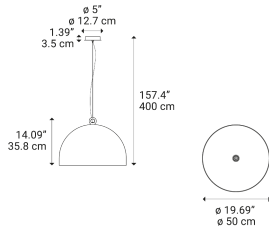

#### Light source

LED E27 G95  
1 max 25 W