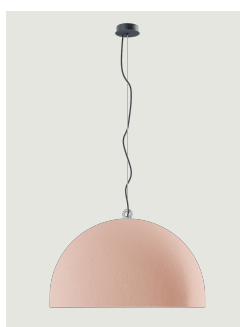

Urban Concrete 80