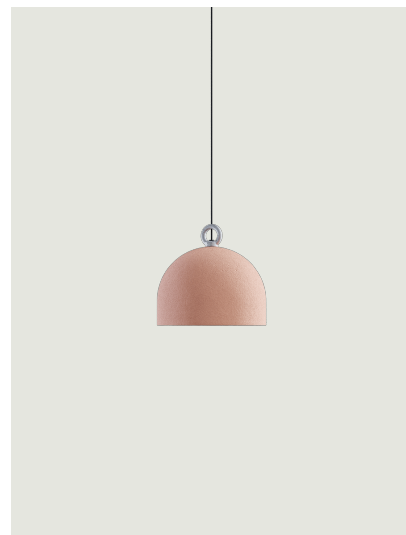

Urban Concrete

Model Urban Concrete 25

Thanks to the contrast between the three cement finishes – *soft gray*, *tough gray* and *pink dust* – and the pure white of the diffuser's internal surface, Urban Concrete gives a touch of material appeal and sophistication to any interior.

Urban Concrete 25

Light source

LED E27
1 max 25 W

Inside diffuser: Metal

-  White
-  White
-  White

Outside diffuser: Metal

-  Pink Dust
-  Tough Gray
-  Soft Gray

Code