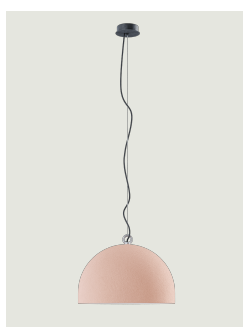

Options of Urban Concrete

Urban Concrete 50