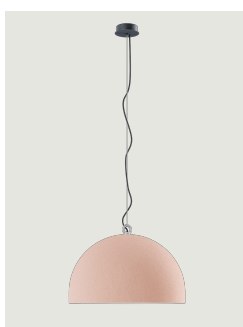

Urban Concrete

Model Urban Concrete 25

Thanks to the contrast between the three cement finishes – *soft gray*, *tough gray* and *pink dust* – and the pure white of the diffuser's internal surface, Urban Concrete gives a touch of material appeal and sophistication to any interior.

Urban Concrete 25

Light source

LED E27
1 max 25 W

Inside diffuser: Metal

-  White
-  White
-  White

Outside diffuser: Metal

-  Pink Dust
-  Tough Gray
-  Soft Gray

Code

50210 6100
50210 3100
50210 3000

Net weight: 1.45 kg

Parcels: 1

IP20

Energy Saving 

 DIM

Options of Urban Concrete

Urban Concrete 50