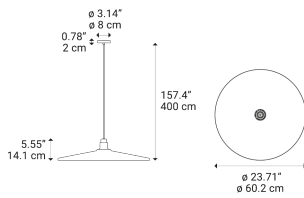

Vinyl

Model Vinyl large

Its dynamic design makes this decorative lamp perfect for public spaces.
Spin the vinyl and enjoy the light!

Vinyl large

Light source

LED E27 G95
1 max 25 W

Structure: Metal

-  Black
-  Black

Diffuser: Metal

-  Silver
-  Deep Black

Code

50822 4100

50822 2900

Net weight: 2.00 kg

Parcels: 2

IP20