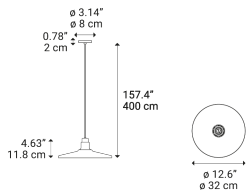

### Vinyl small

### Code

50821 4100  
50821 2900

Net weight: 1.03 kg

Parcels: 2

IP20

Energy Saving 

 DIM