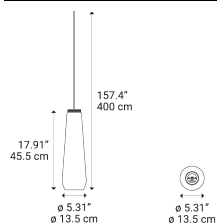

Glass Drop

Model Glass Drop

In the *chrome* version, its surface reflects like a mirror when turned off, while when turned on the light seems to dissolve the metal revealing its color: a lamp that changes personality with a simple touch of the switch.

Glass Drop

Light source

LED E27
1 max 25 W

Diffuser: Blown glass

 White

Code

50420 1200

 Chrome

50420 4000

Net weight: 1.77 kg

Parcels: 2

IP20

Energy Saving 

 DIM